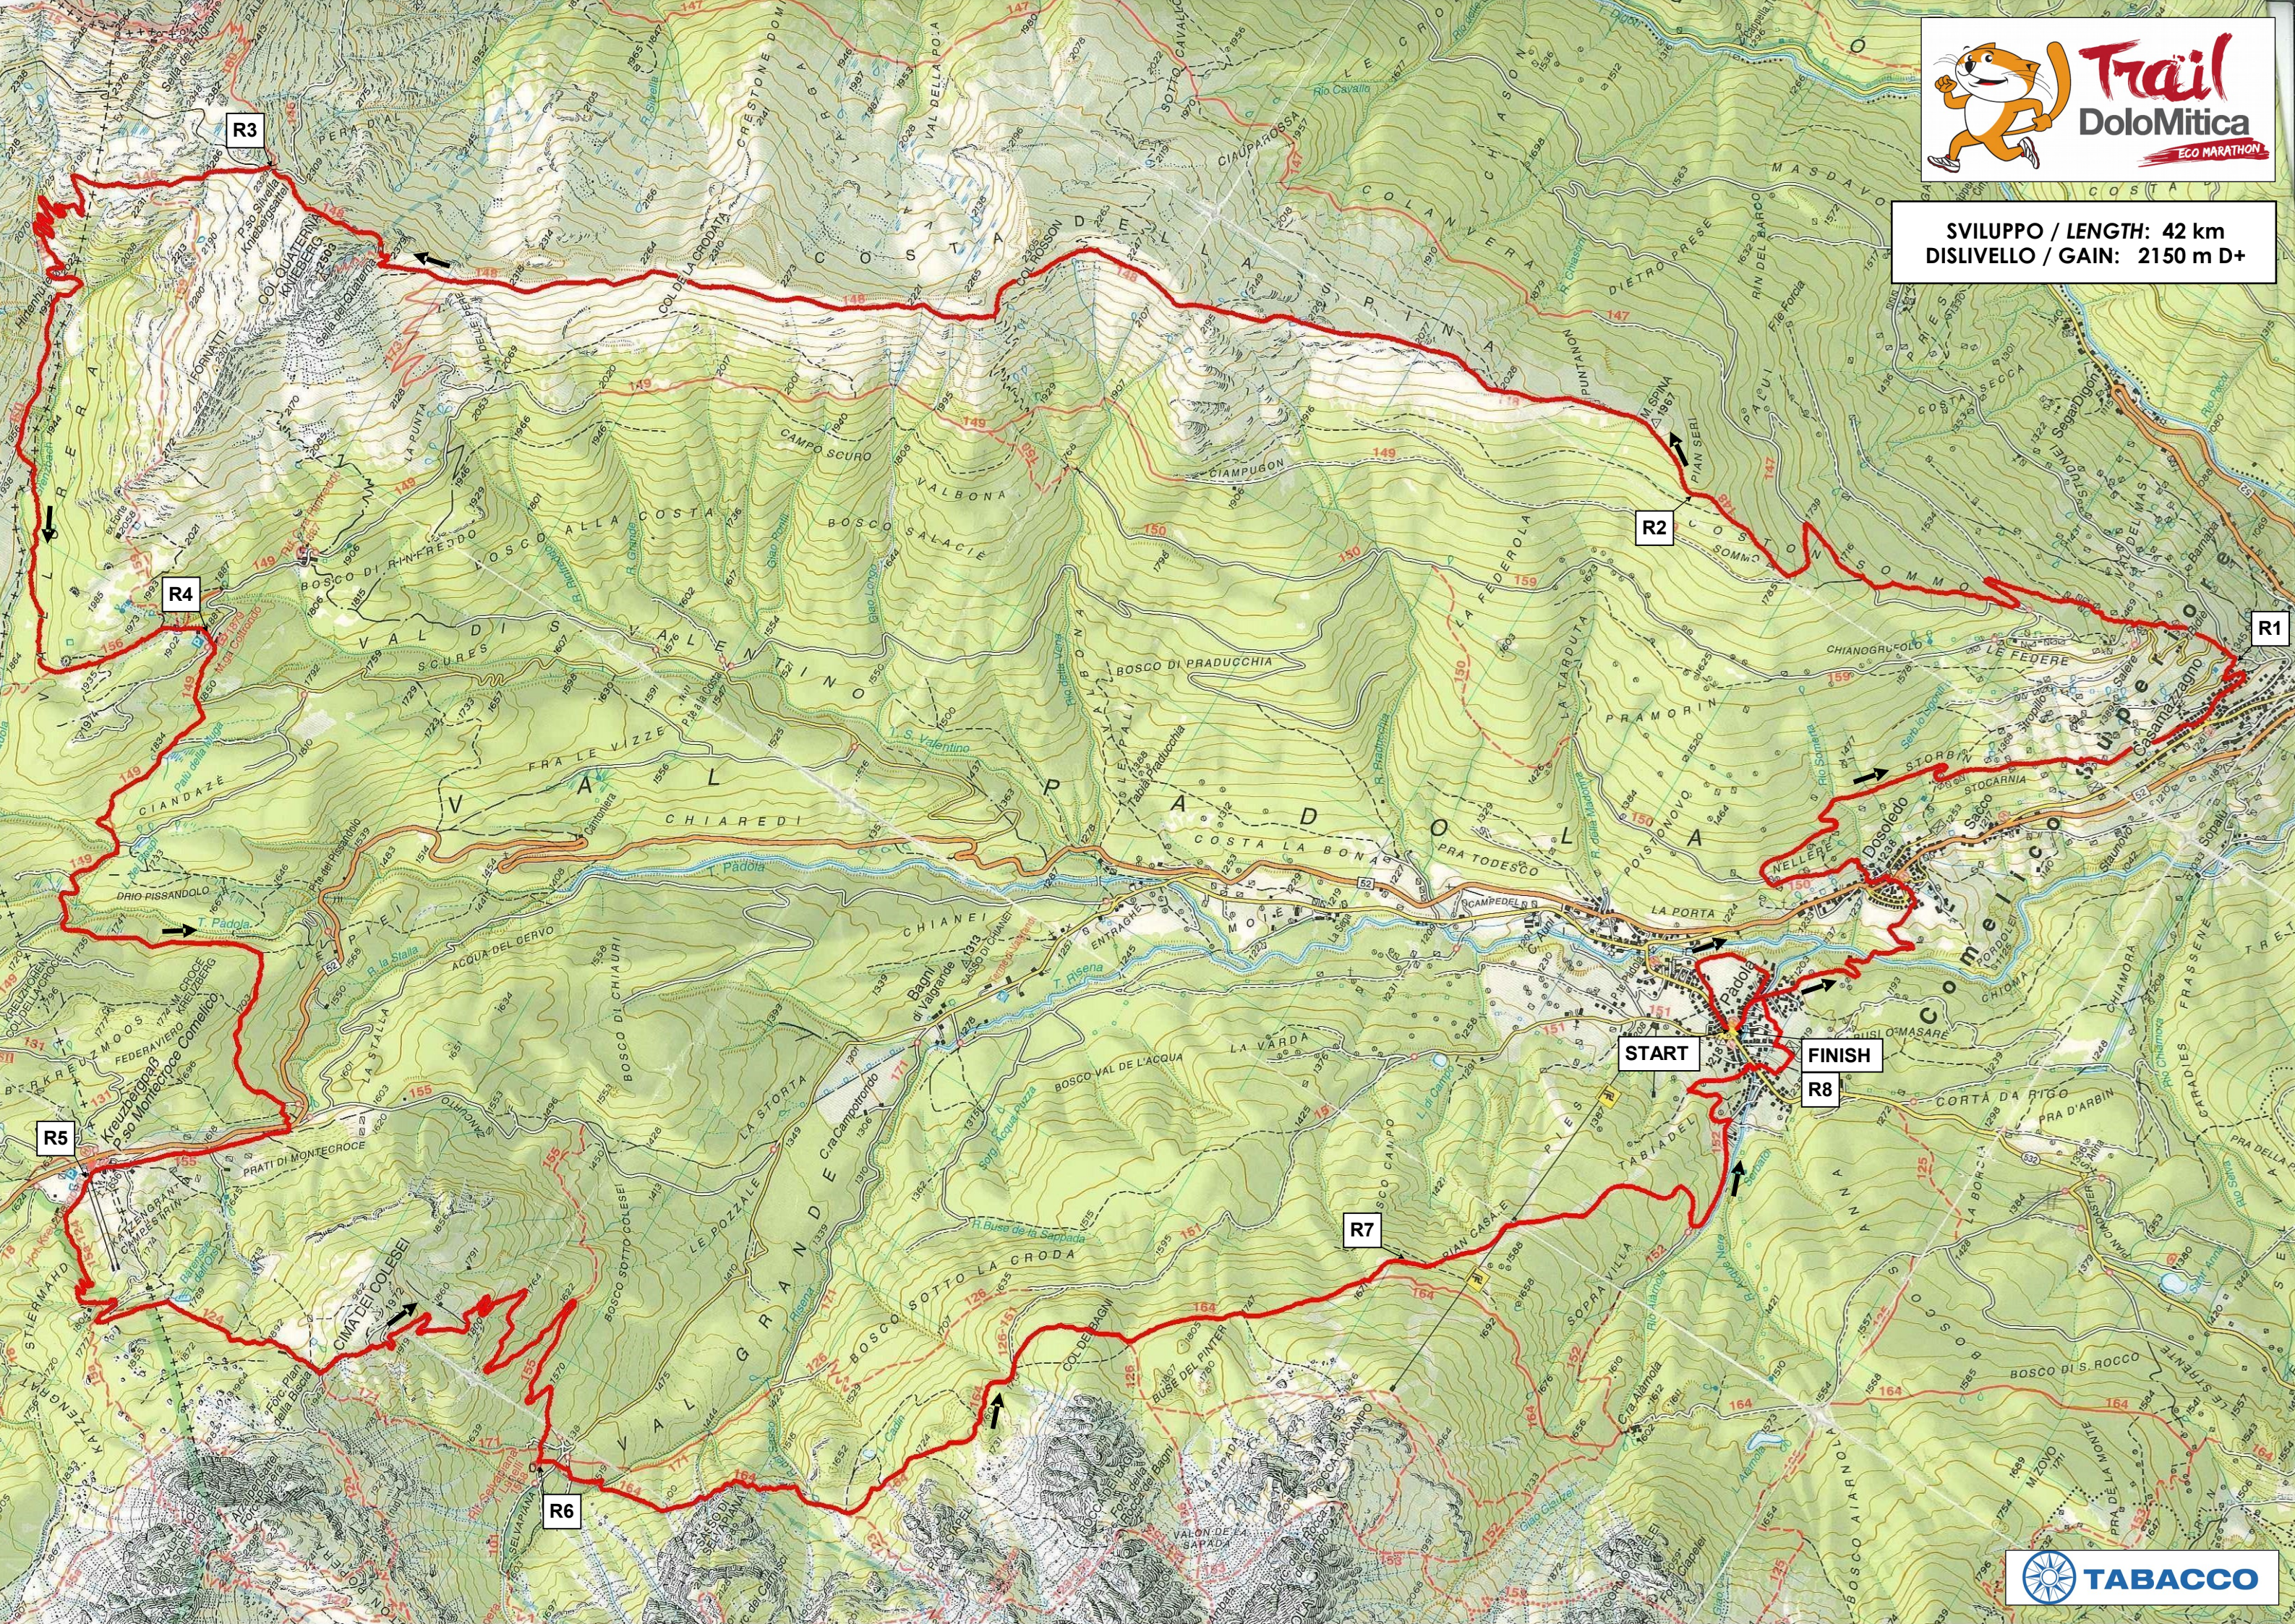

SVILUPPO / LENGTH: 42 km
DISLIVELLO / GAIN: 2150 m D+

START

FINISH

R5

R4

R3

R6

R7

R2

R1

R8